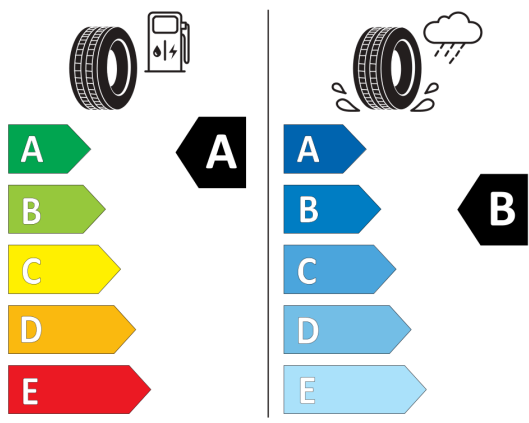

Giti Tire A4990H

205/55R17 91 V C1

2020/740

GOODYEAR 546612

205/55R17 91 V C1

2020/740

MICHELIN 069790

205/55R17 91 V C1