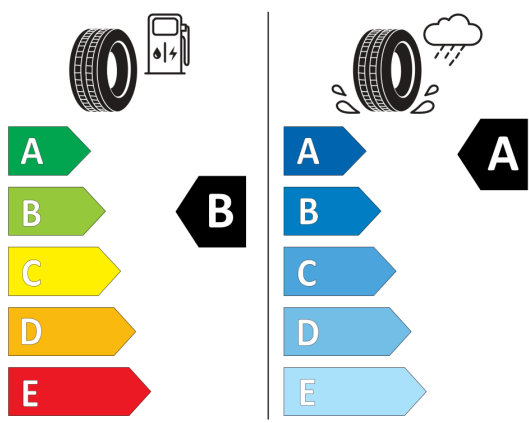

PIRELLI 27284

285/45R20 108 W C1

2020/740

GOODYEAR 538330

285/45R20 108 W C1

2020/740

BRIDGESTONE 9888

285/45 R20 108 W C1