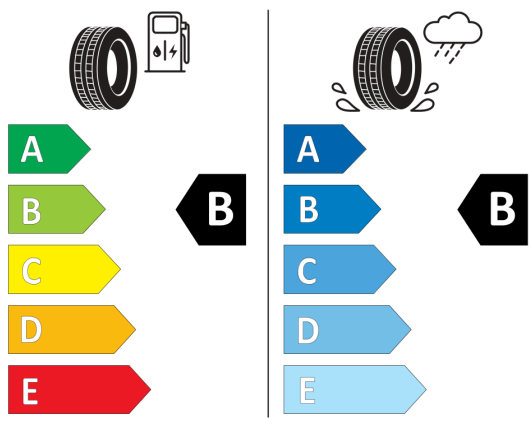

BRIDGESTONE 9888

285/45 R20 108 W C1

2020/740

GOODYEAR 538330

285/45R20 108 W C1

2020/740

PIRELLI 27284

285/45R20 108 W C1