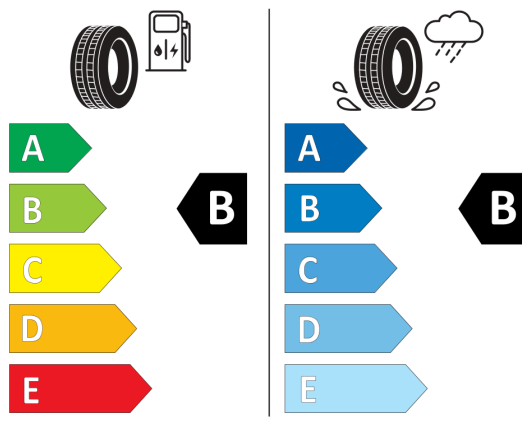

BRIDGESTONE 9888

285/45 R20 108 W C1

2020/740

GOODYEAR 538330

285/45R20 108 W C1

2020/740

PIRELLI 27284

285/45R20 108 W C1