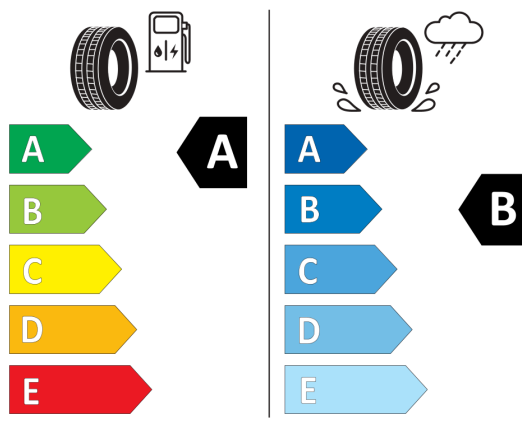

2020/740

Continental 0314681

205/55 R 17 91 V C1