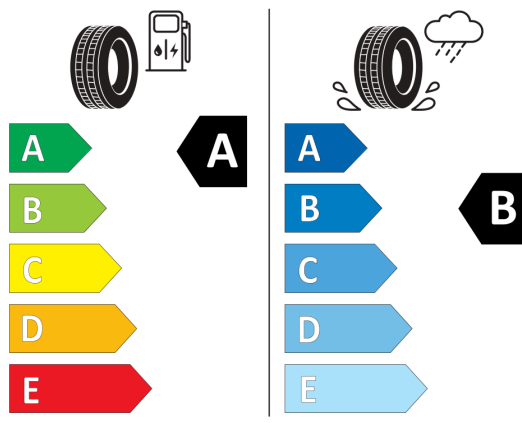

**Giti Tire** A4990H

205/55R17 91 V C1

2020/740

**GOODYEAR** 546612

205/55R17 91 V C1

2020/740

**MICHELIN** 069790

205/55R17 91 V C1