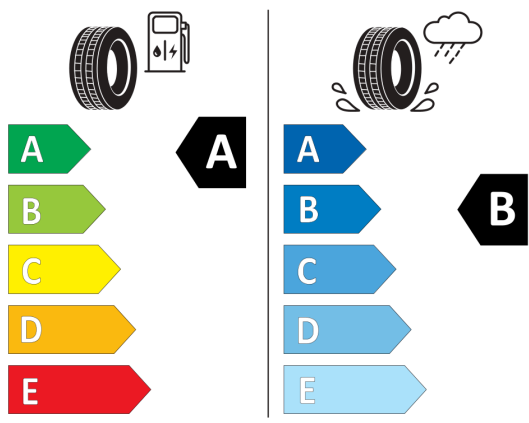

**Giti Tire** A4990H

205/55R17 91 V C1

2020/740

**GOODYEAR** 546612

205/55R17 91 V C1

2020/740

**MICHELIN** 069790

205/55R17 91 V C1