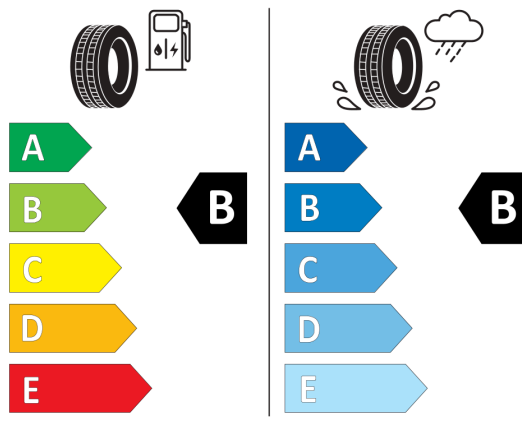

PIRELLI 27284

285/45R20 108 W C1

2020/740

GOODYEAR 538330

285/45R20 108 W C1

2020/740

BRIDGESTONE 9888

285/45 R20 108 W C1