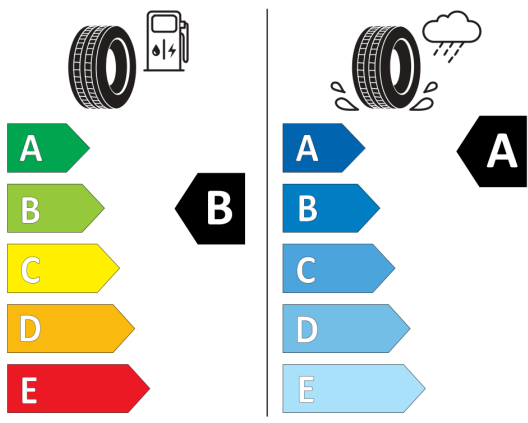

PIRELLI 27284

285/45R20 108 W C1

2020/740

GOODYEAR 538330

285/45R20 108 W C1

2020/740

BRIDGESTONE 9888

285/45 R20 108 W C1