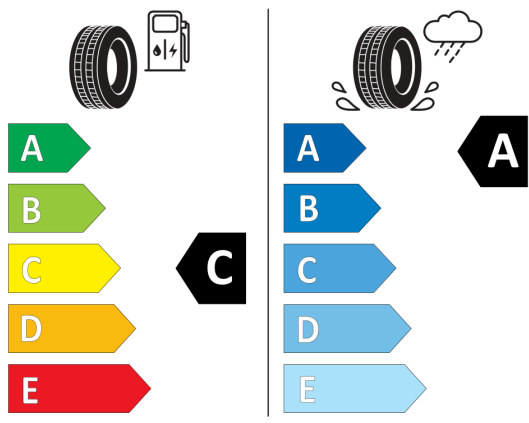

C1

2020/740

BRIDGESTONE

13878

215/50 R18 92 W

C1

2020/740

Continental