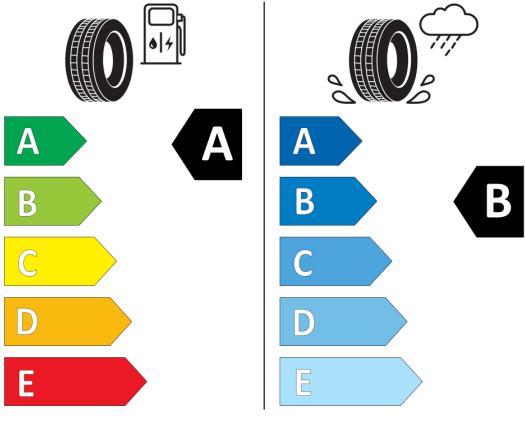

215/55R17 94 V C1

2020/740

Hankook 1029035

215/55R17 94 V C1

2020/740

BRIDGESTONE 13878

215/50 R18 92 W C1

2020/740