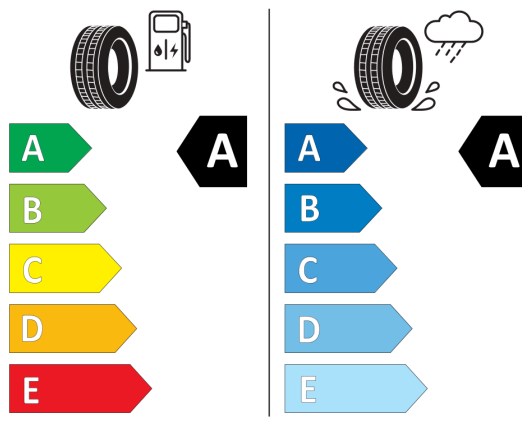

2020/740

Continental

0358217

215/55 R 17 94 V

C1