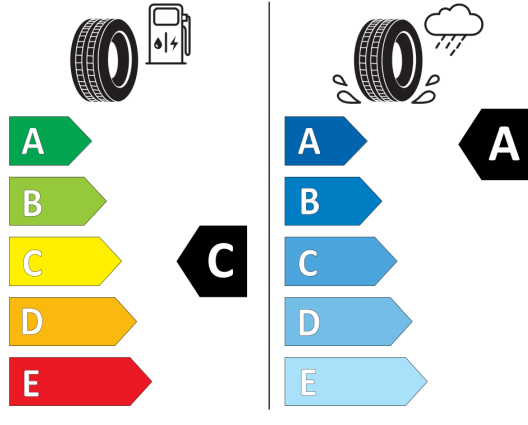

215/55R17 94 V C1

2020/740

Hankook 1029035

215/55R17 94 V C1

2020/740

BRIDGESTONE 13878

215/50 R18 92 W C1

2020/740