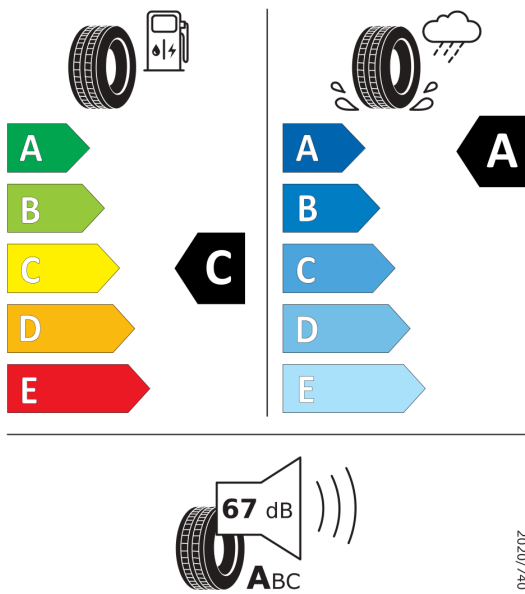

FALKEN FK453CC

351322

215/50R18 92 W

C1

Vyššie uvedené obrázky sú ilustračné fotografie.

Ponuka zo dňa 08.04.2024

Váš predajca: Lukáš Dudra
Telefón: +421 918 341 363
E-Mail: lukas.dudra@gabriel.sk