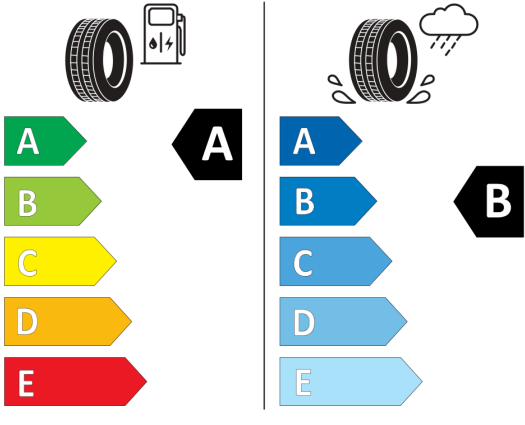

215/55 R 17 94 V C1

2020/740

Hankook 1029035

215/55R17 94 V C1

2020/740

BRIDGESTONE 13878

215/50 R18 92 W C1

2020/740