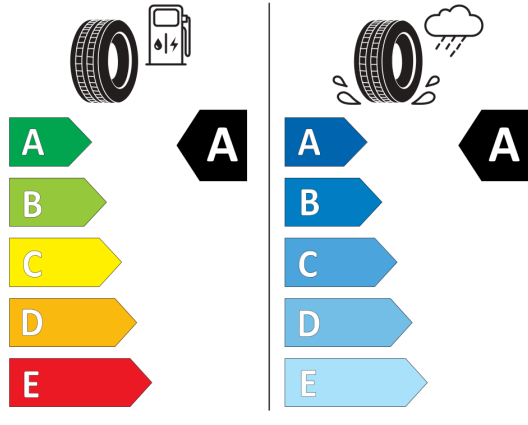

2020/740

Continental 0358217

215/55 R 17 94 V C1