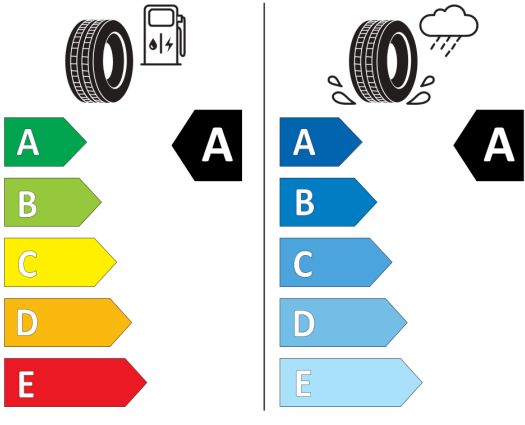

2020/740

BRIDGESTONE 13878

215/50 R18 92 W C1

2020/740

BRIDGESTONE 13952

215/55 R17 94 V C1

2020/740

Continental 0358217