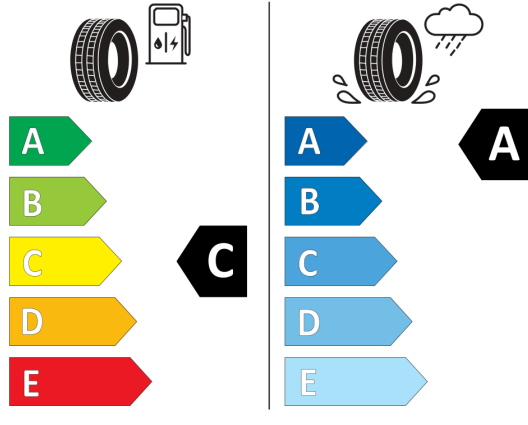

215/55 R 17 94 V C1

2020/740

Hankook 1029035

215/55R17 94 V C1

2020/740

BRIDGESTONE 13878

215/50 R18 92 W C1

2020/740