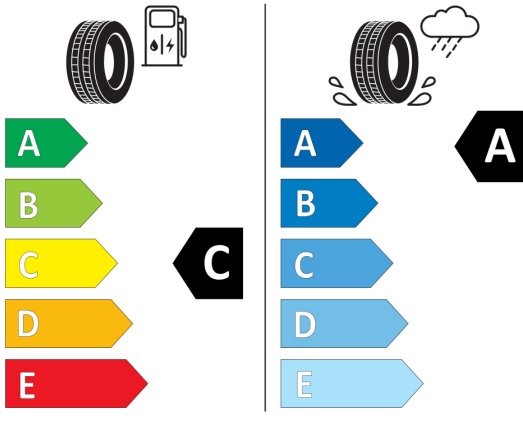

2020/740

Bridgestone

27564

235/35 R19 91 Y XL

C1