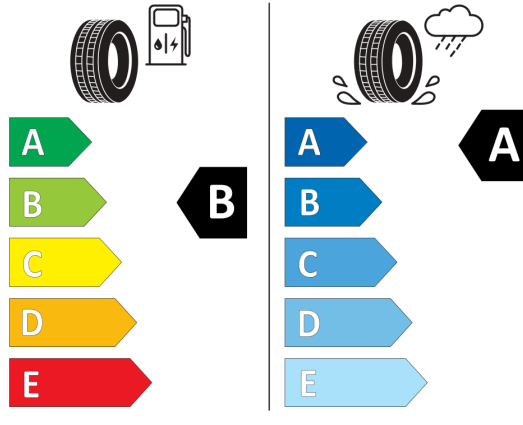

2020/740

GOODYEAR

545833

225/45R17 91 W

C1

2020/740

Bridgestone

27564