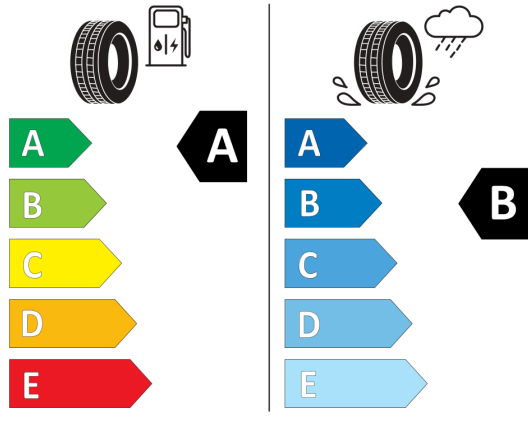

2020/740

Hankook 1029035

215/55R17 94 V C1