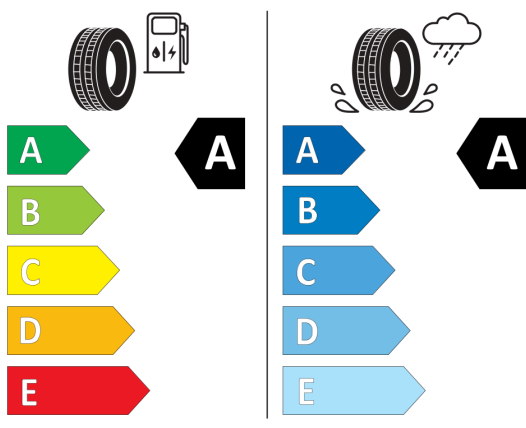

BRIDGESTONE

13950

205/60 R16 92 V

C1

2020/740

Ponuka zo dňa 02.04.2024

Váš predajca:

Tomáš Jenča

Telefón:

+421 918 341 361

E-Mail:

tomas.jenca@gabriel.sk