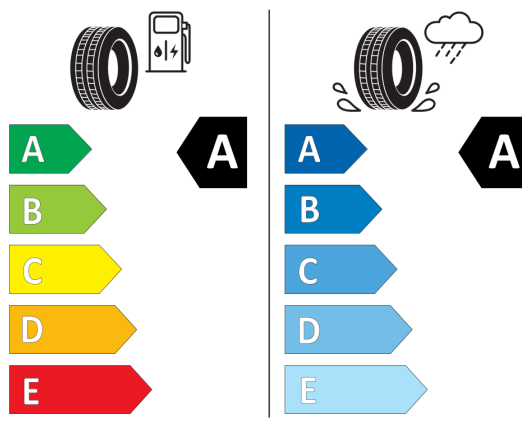

GOODYEAR 546793

205/60R16 92 V C1

2020/740

Continental 0358154

205/60 R 16 92 V C1

2020/740

BRIDGESTONE

13950