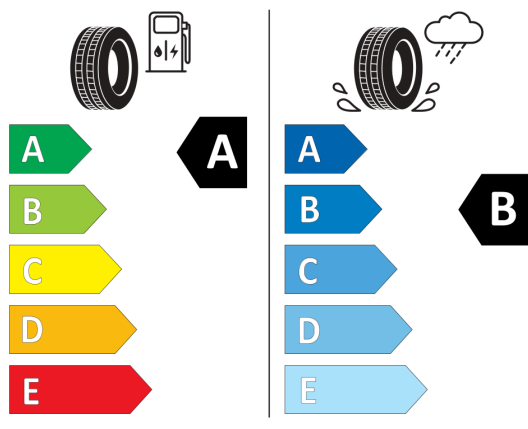

BRIDGESTONE 13878

215/50 R18 92 W C1

2020/740

MICHELIN 374250

215/55R17 94 V C1

2020/740

Hankook 1029035

215/55R17 94 V C1