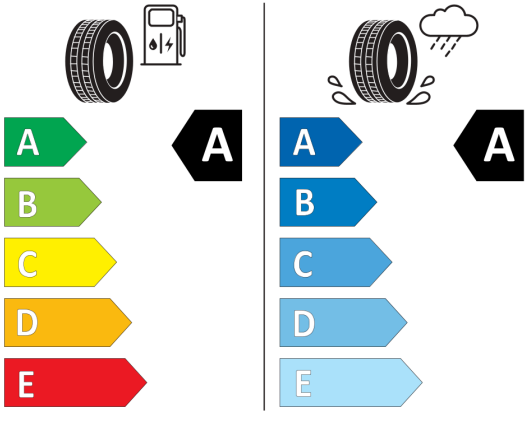

2020/740

BRIDGESTONE 13952

215/55 R17 94 V C1

2020/740

GOODYEAR

547003

215/55R17 94 V

C1