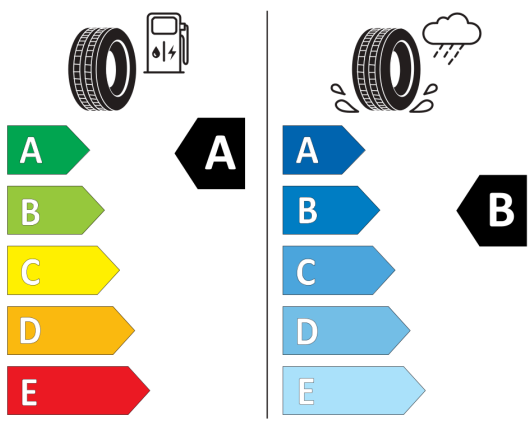

BRIDGESTONE 13878

215/50 R18 92 W C1

2020/740

MICHELIN 374250

215/55R17 94 V C1

2020/740

Hankook 1029035

215/55R17 94 V C1