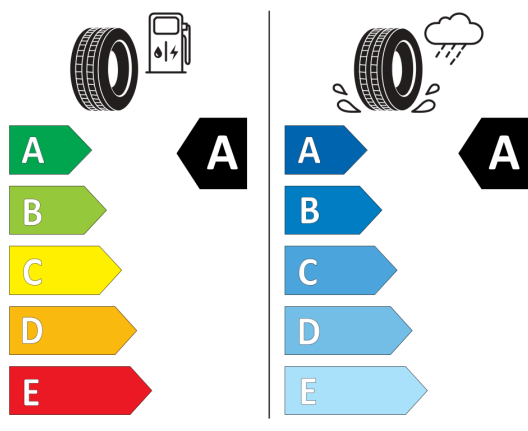

2020/740

BRIDGESTONE 13952

215/55 R17 94 V C1